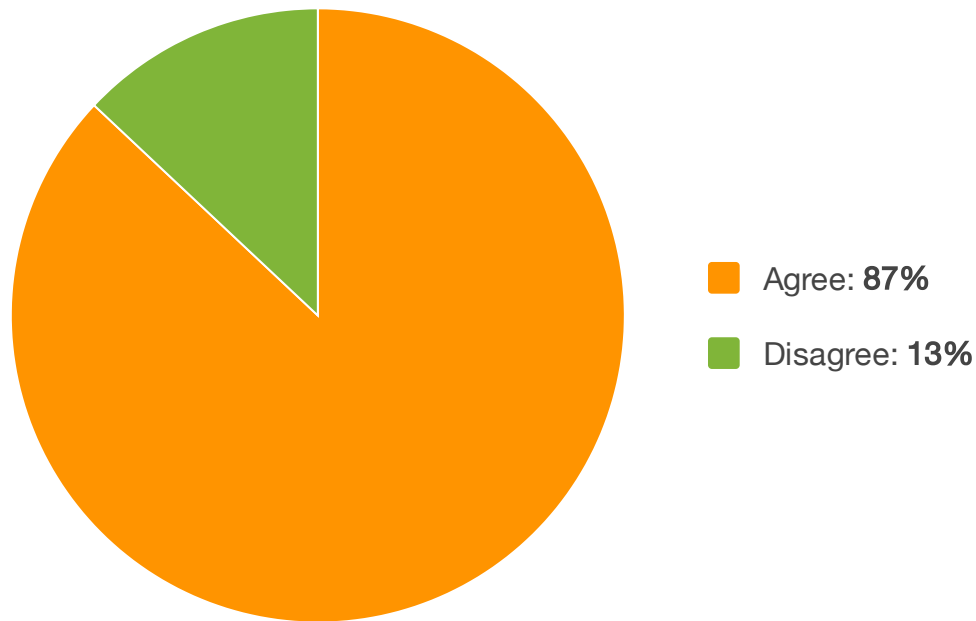

## EFM = ROI

Extended Fault Monitoring has delivered a positive return on investment for my fleet.

Source: TechValidate survey of 23 users of Omnitrac

✓ Validated

Published: Apr. 26, 2016 TVID: F5D-A21-8E1