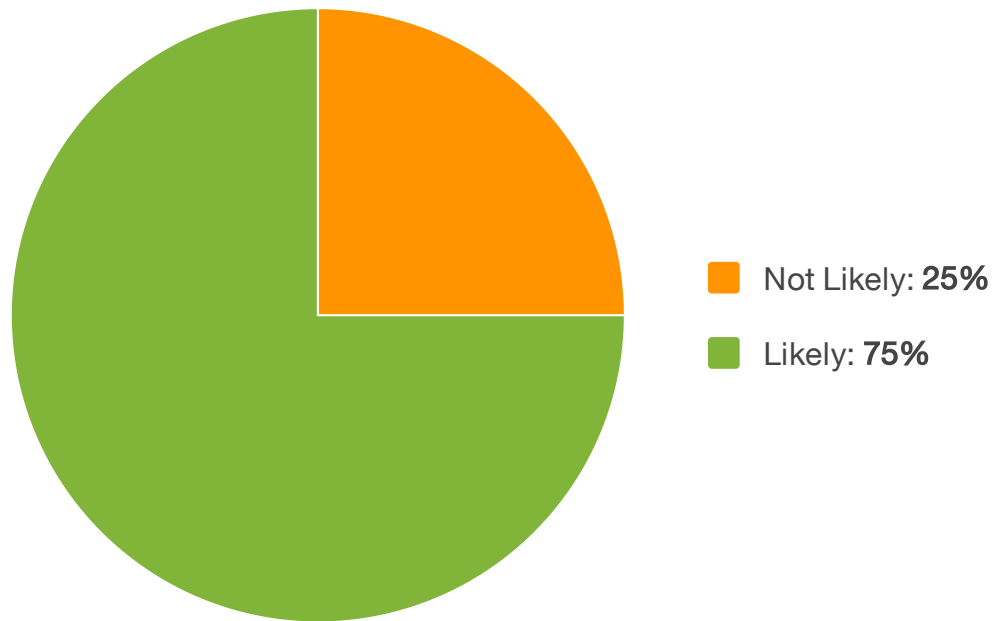

## How likely would you you purchase an ELD compliance solution from your current fleet management system?

Source: TechValidate survey of 65 users of Omnitrac

✓ Validated

Published: Aug. 22, 2017 TVID: F08-F78-C08