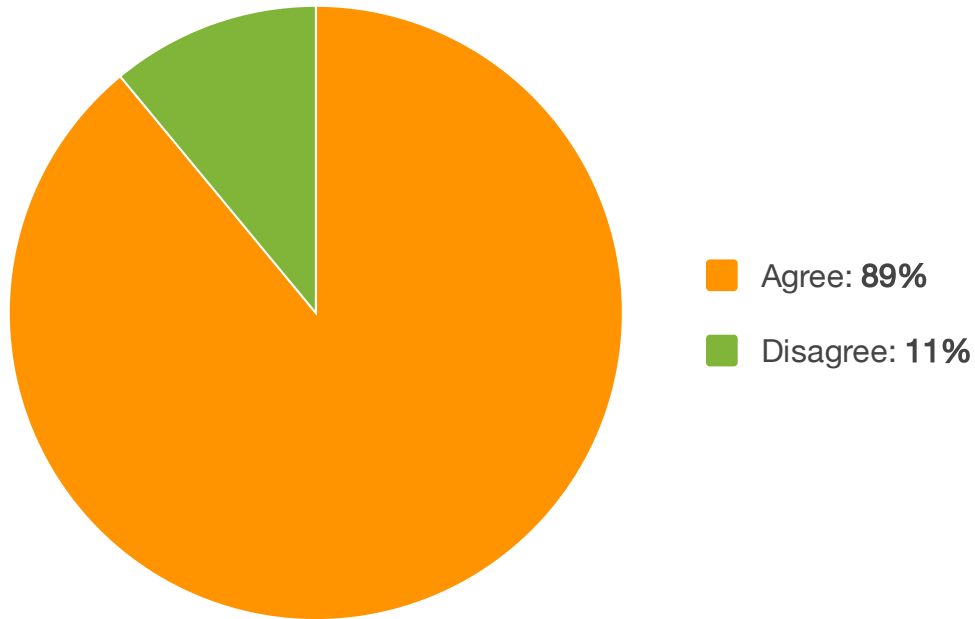

## Vast Majority recommend Driver Workflow.

Source: TechValidate survey of 63 users of Omnitrac

✓ Validated Published: May. 12, 2016 TVID: DDF-585-8CB

TechValidate  
by SurveyMonkey