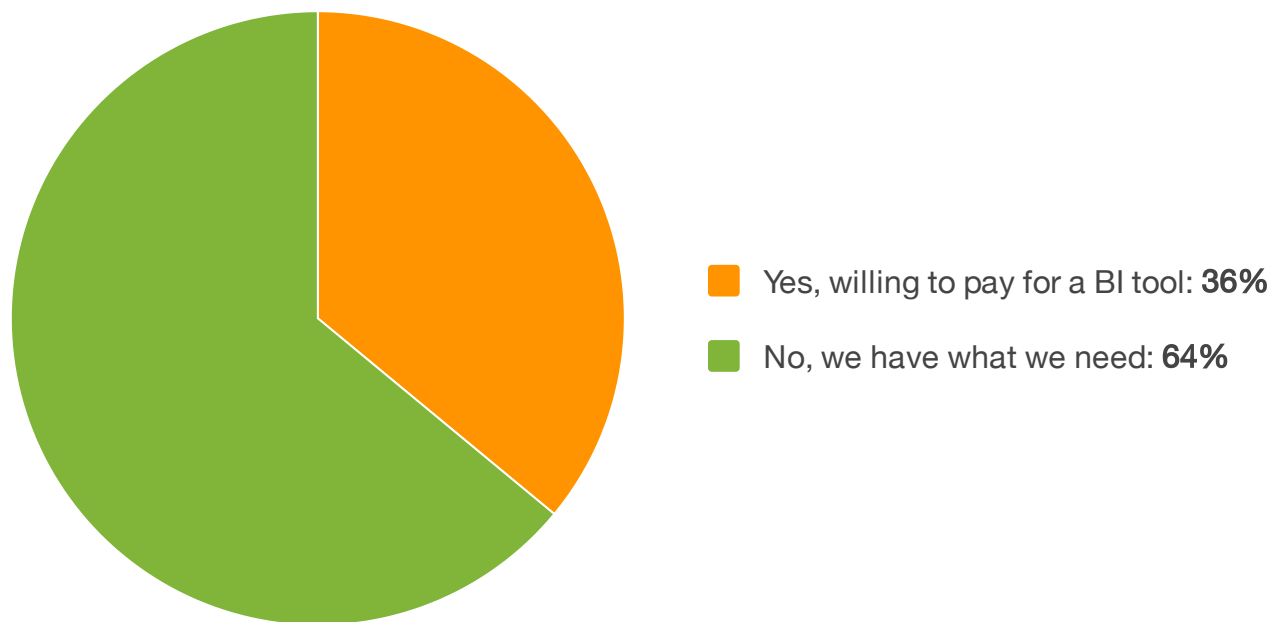

Which of the following best describes your opinion about investing in a BI tool:

Source: TechValidate survey of 190 users of Omnitrac

✓ Validated

Published: Feb. 24, 2020 TVID: BAA-0F6-F33

TechValidate
by SurveyMonkey