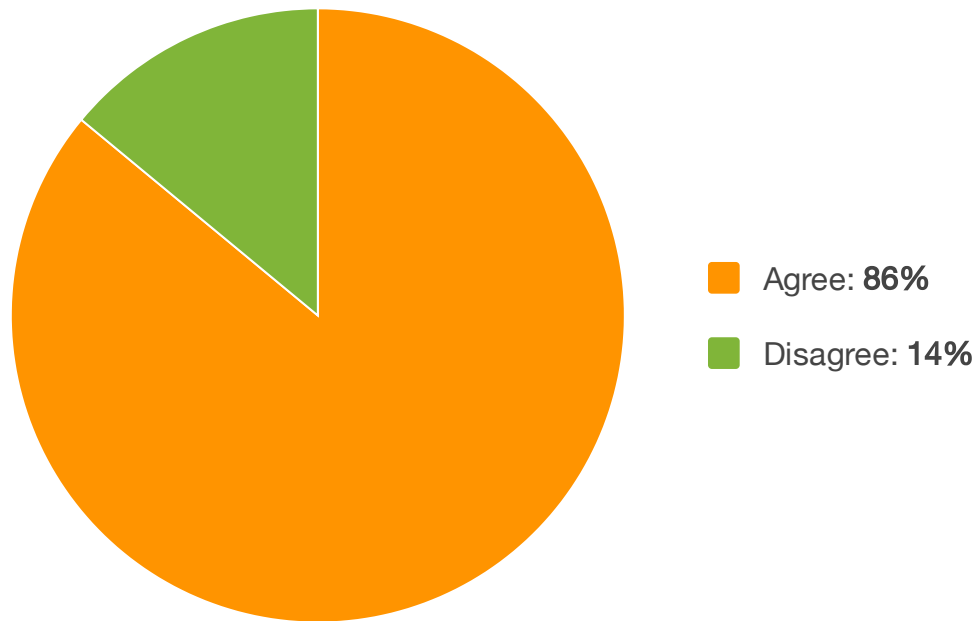

Increase On-time Performance

Extended Fault Monitoring has increased my fleet's on-time performance through reduced breakdowns.

Source: TechValidate survey of 21 users of Omnitracs

✓ Validated

Published: Apr. 26, 2016 TVID: B8E-14D-3A6