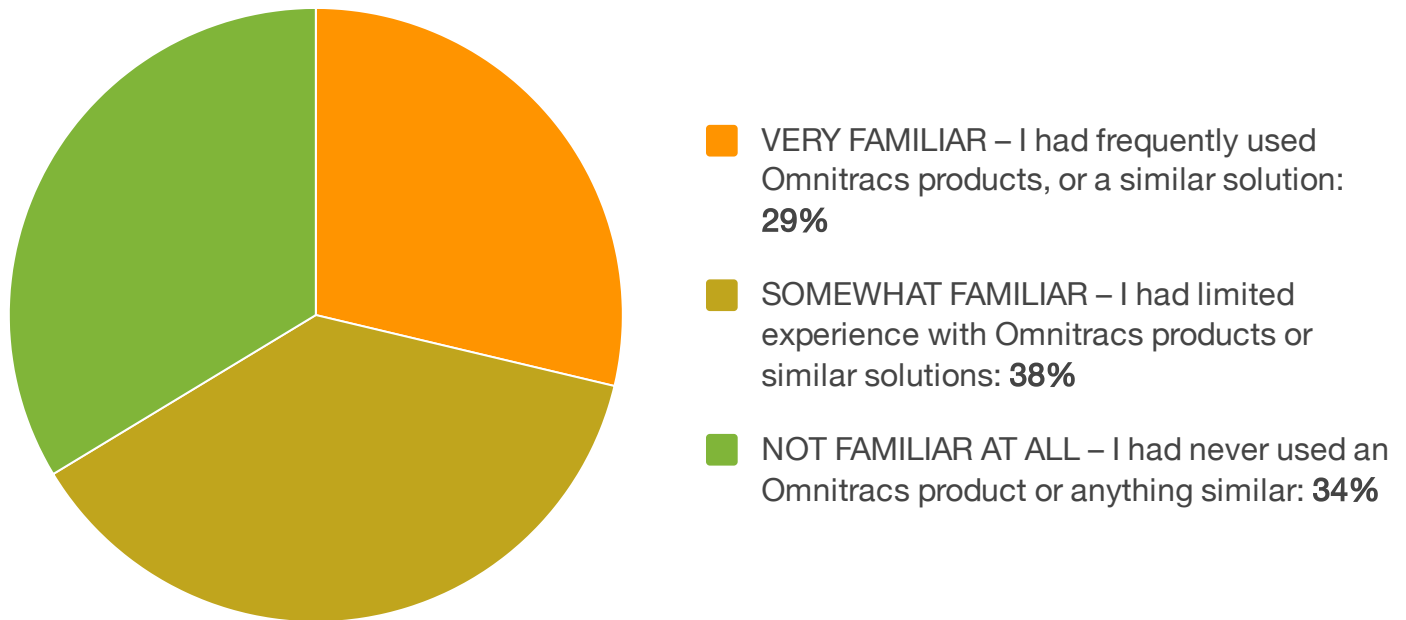

## Familiarity with Tech

Before becoming an Omnitrac customer, how familiar were you with in-cab and fleet management technology?

Source: TechValidate survey of 480 users of Omnitrac

✓ Validated

Published: May. 12, 2017 TVID: B1A-5D6-A54