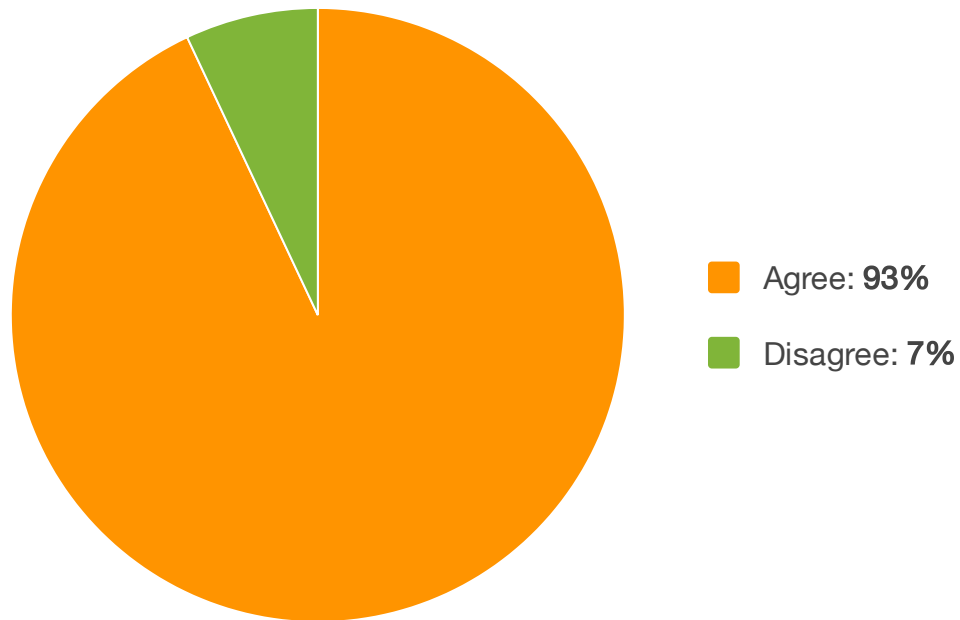

## EFM = ROI

Extended Fault Monitoring has delivered a positive return on investment for my fleet.

Source: TechValidate survey of 43 users of Omnitracs

✓ Validated

Published: May. 2, 2016 TVID: 832-CF7-905