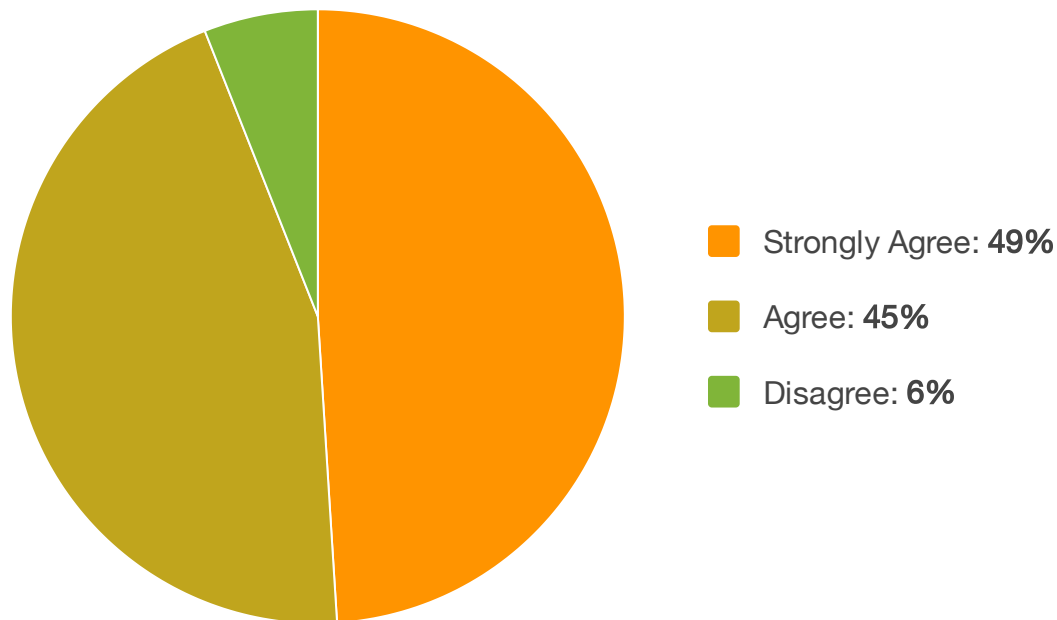

Our Customers See the Impact in the Bottom Line

Omnitracs Hours of Service has had a positive Return on Investment for my company.

Source: TechValidate survey of 489 users of Omnitracs Hours of Service

TechValidate
by SurveyMonkey