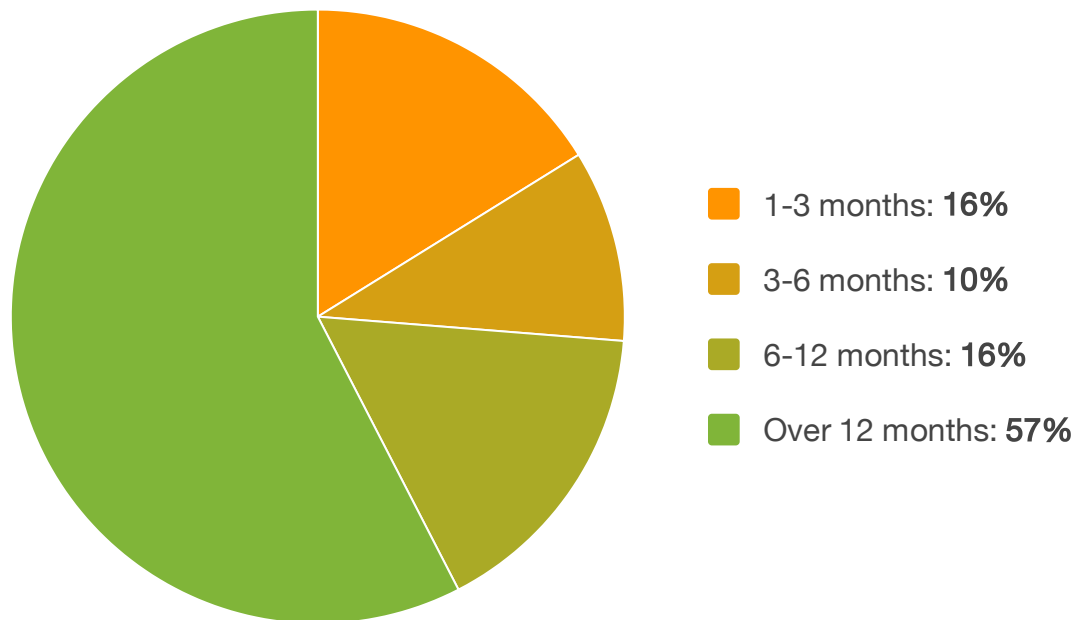

Time as Customer

How long have you been an Omnitrac's customer?

Source: TechValidate survey of 483 users of Omnitrac's

✓ Validated

Published: May. 12, 2017 TVID: 481-6D2-611

TechValidate
by SurveyMonkey