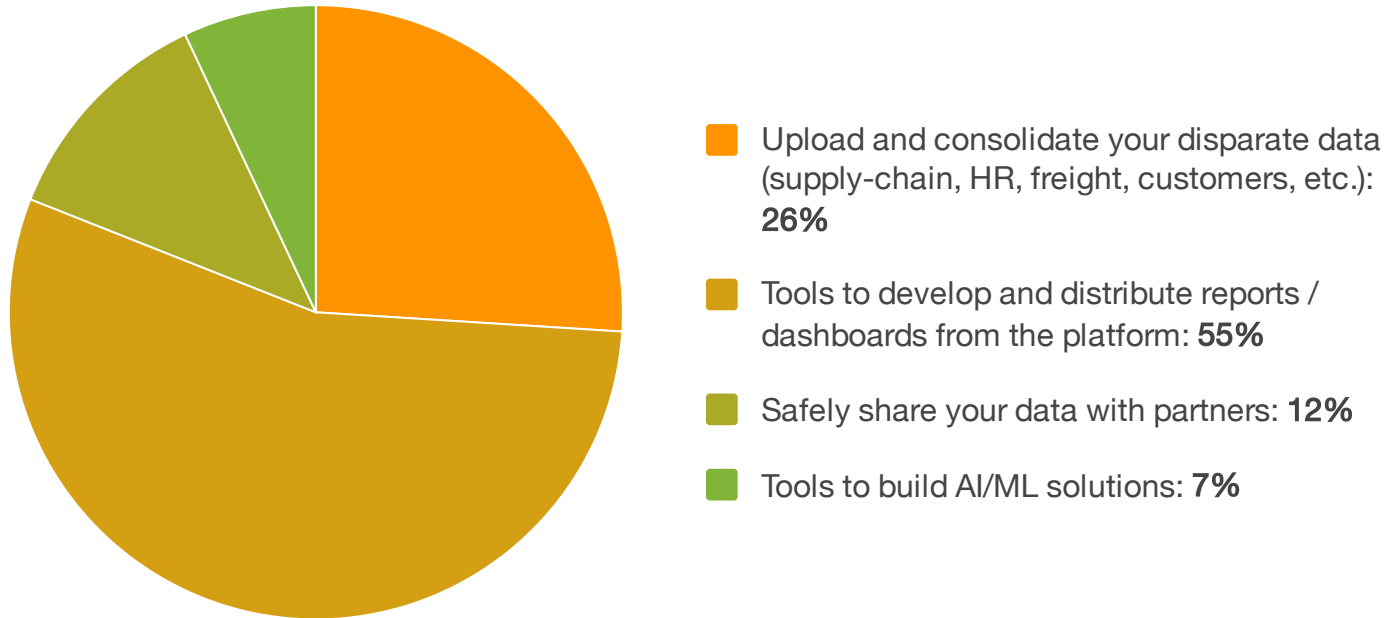

Which of the following Trucking Data Platform as a Service features is most valuable to you?

Source: TechValidate survey of 189 users of Omnitrac

✓ Validated

Published: Feb. 24, 2020 TVID: 47E-73A-E45

TechValidate
by SurveyMonkey