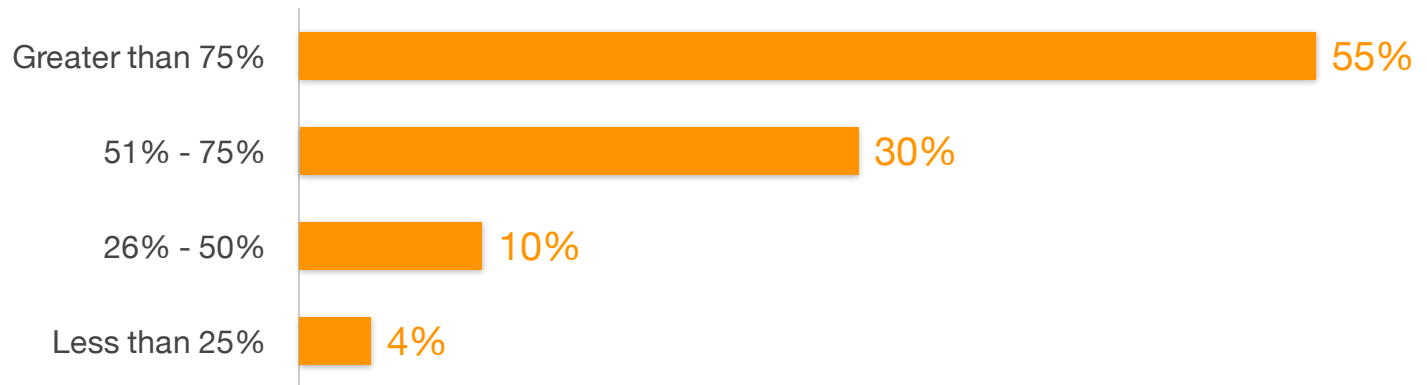

ELDs Simplify Operations

What percentage of drivers feel Electronic Logging Devices make their jobs easier?

Source: TechValidate survey of 476 users of Omnitrac's Hours of Service

TechValidate
by SurveyMonkey