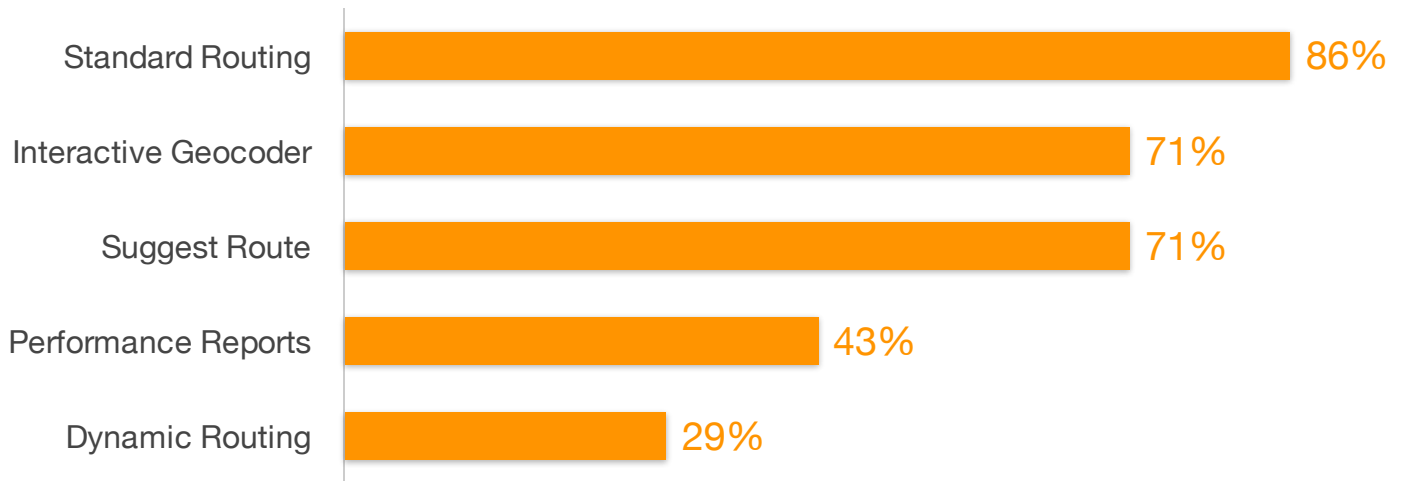

Most Used Roadnet Anywhere Features

What Roadnet Anywhere Routing features does your business use?

Source: TechValidate survey of 7 users of Omnitrac

✓ Validated

Published: Jan. 30, 2017 TVID: 2DE-8D5-E87