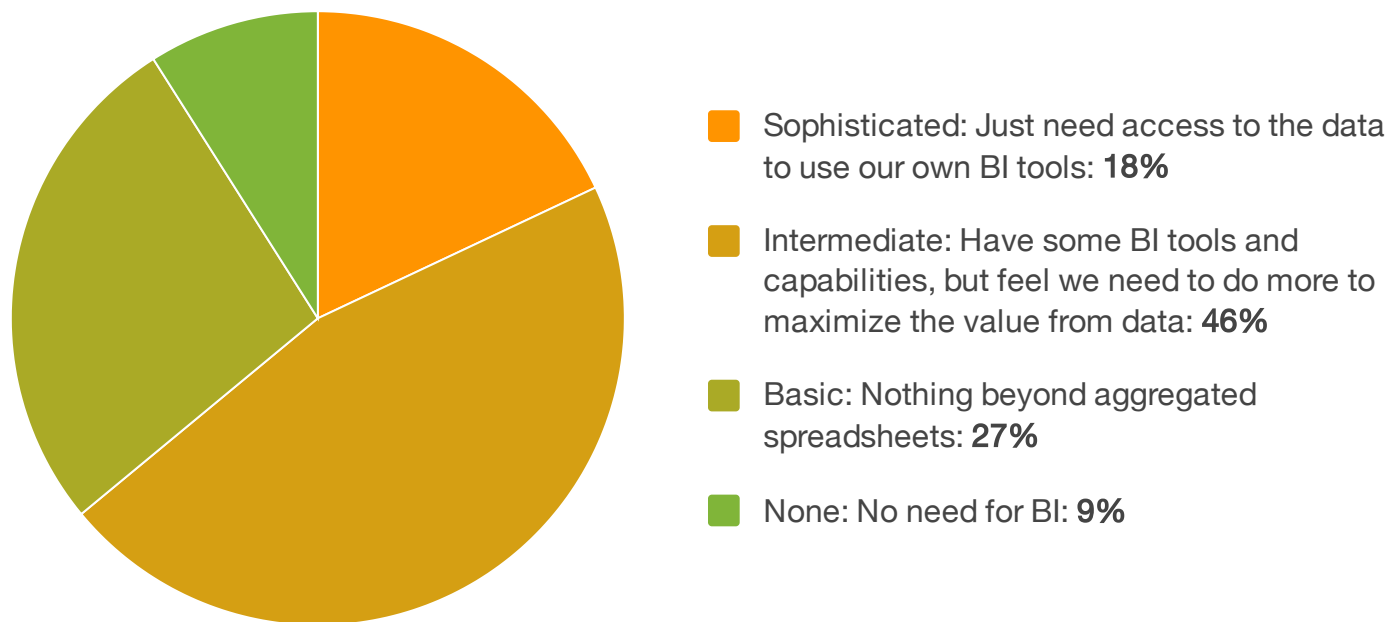

Which of the following best describes your current Business Intelligence (BI) capabilities?

Source: TechValidate survey of 194 users of Omnitrac

✓ Validated

Published: Feb. 24, 2020 TVID: 28F-4FF-19B

TechValidate
by SurveyMonkey