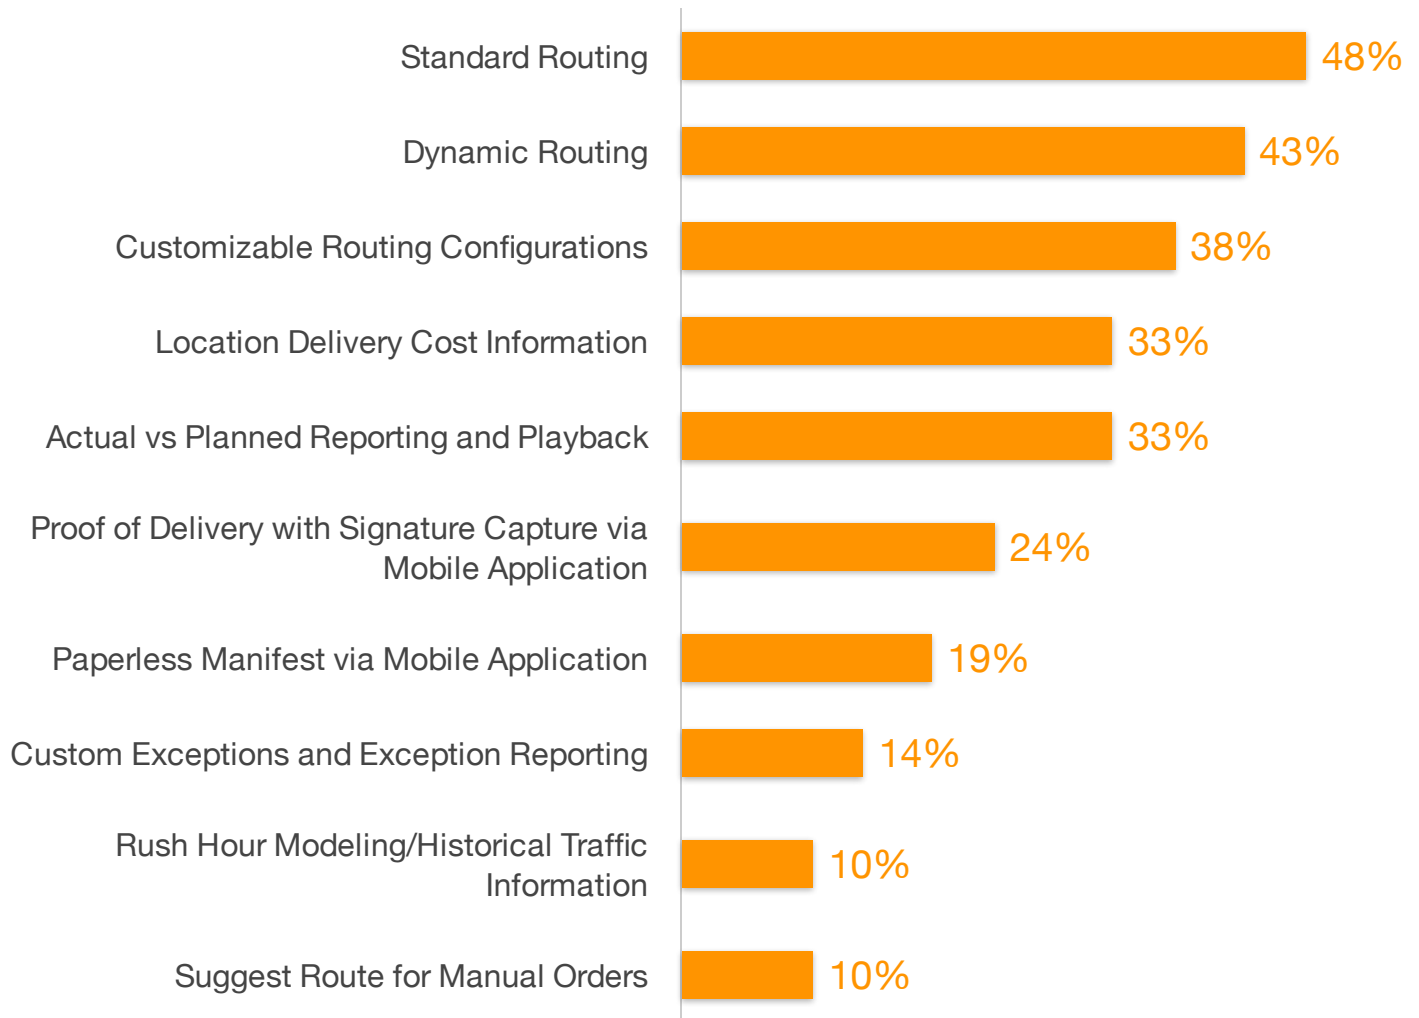

Roadnet Anywhere's Daily Impact

What Roadnet Anywhere features are utilized to make a direct impact on your business?

Source: TechValidate survey of 21 users of Omnitracs

Validated Published: Oct. 26, 2015 TVID: 24B-013-CE7