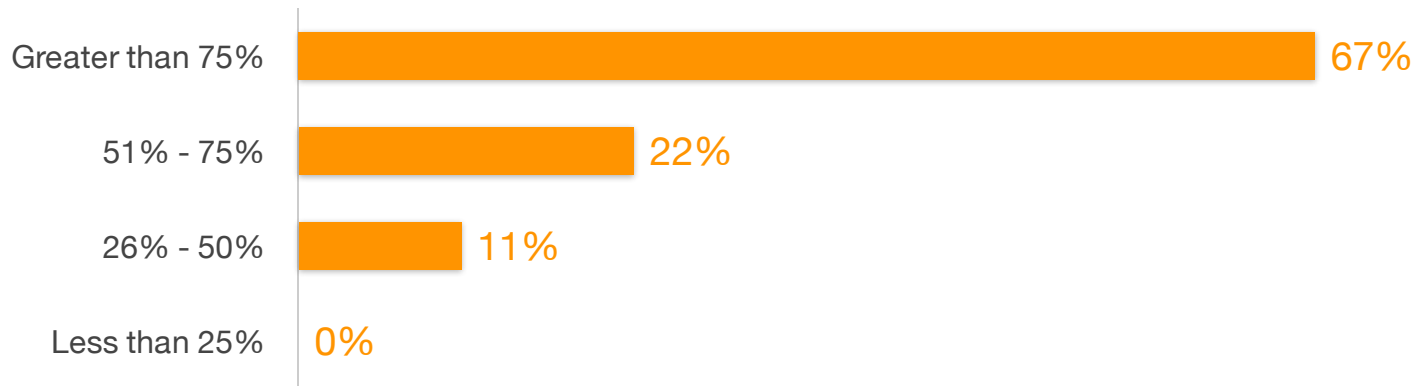

What Food Distributor Drivers Think of Our ELDs

What percentage of drivers feel Electronic Logging Devices make their jobs easier?

Source: TechValidate survey of 18 Food Fleet Management organization users