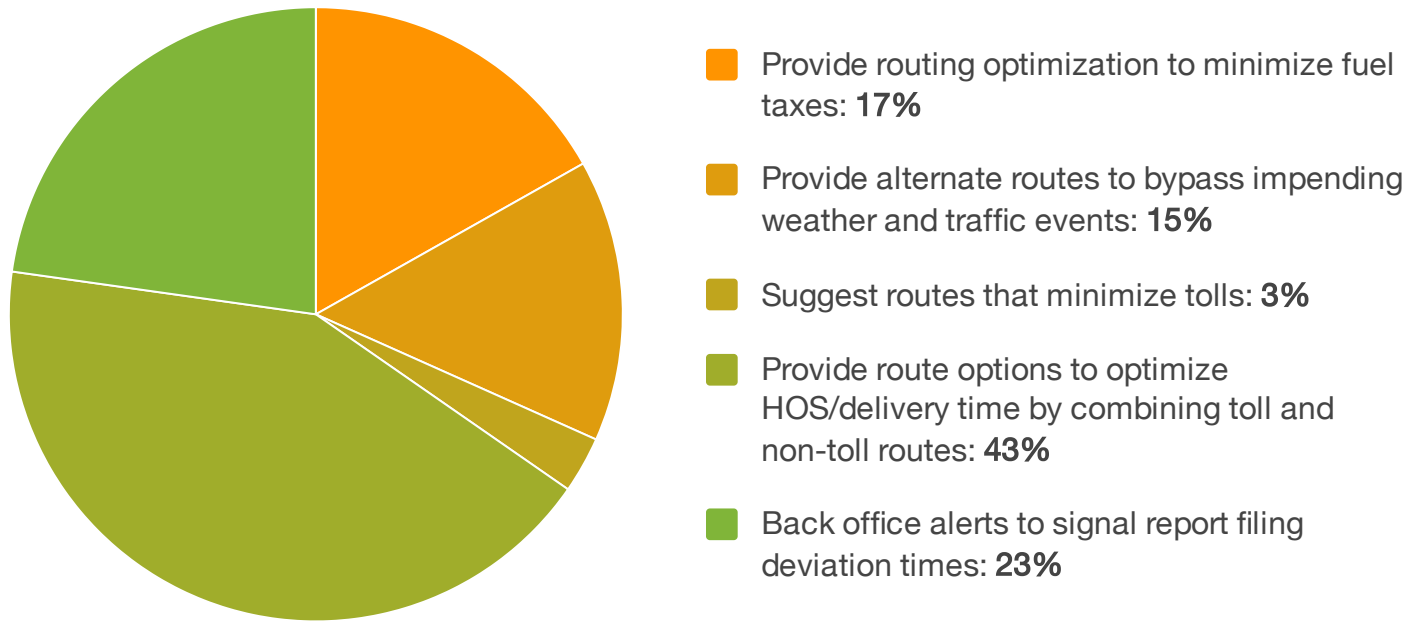

Which of the following Optimization / Workflow Intelligence use cases is most valuable to you?

Source: TechValidate survey of 199 users of Omnitrac

✓ Validated

Published: Feb. 24, 2020 TVID: 165-E7C-C1C

TechValidate
by SurveyMonkey