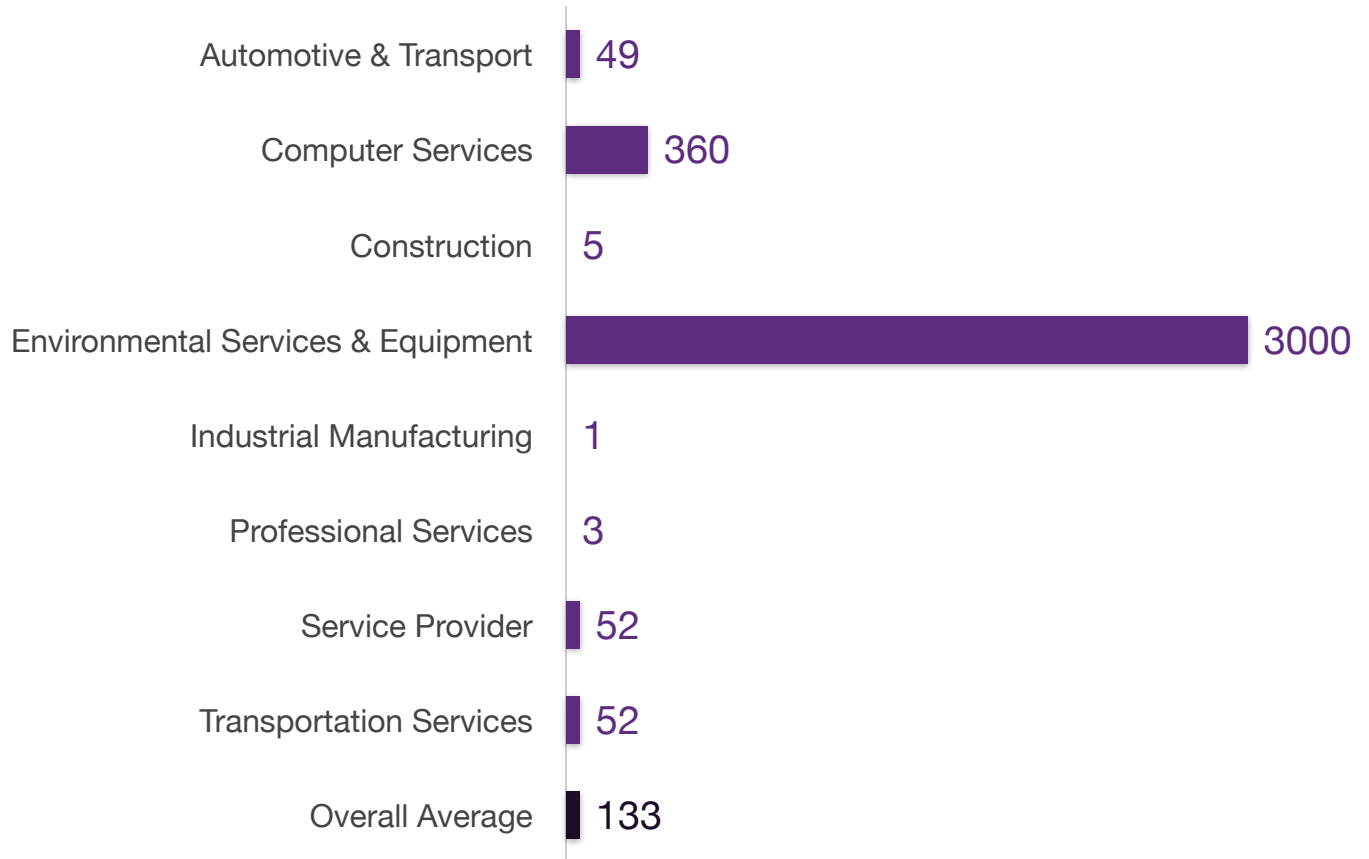

How much has your fleet grown since starting with Sylectus?

Average Response by Industry:

Source: TechValidate survey of 151 users of Omnitracs Sylectus

✓ Validated

Published: Nov. 15, 2022 TVID: 395-B27-E75