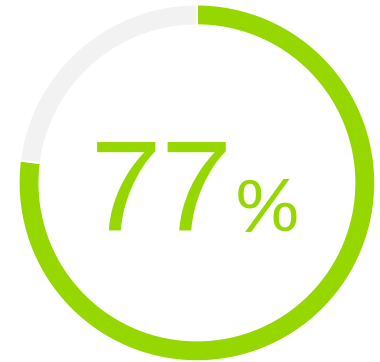

IT Professionals Select NETSCOUT Service Assurance Solutions over Riverbed, CA or Splunk

77% of surveyed IT organizations who considered CA, Splunk or Riverbed chose NETSCOUT nGeniusONE.

Source: TechValidate survey of 112 users of NETSCOUT