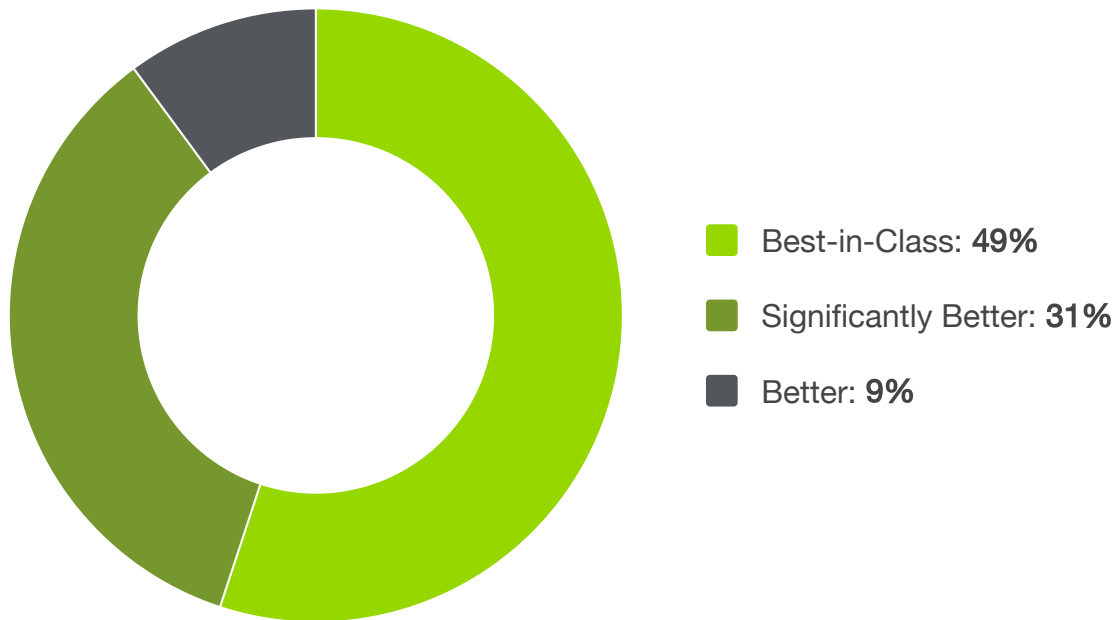

NETSCOUT solutions are the preferred Smart Edge Protection for SecOps

Please rate the value of NETSCOUT Arbor Edge Defense and Arbor Cloud against alternative solutions for helping you reduce security risks.

Source: TechValidate survey of 35 users of NETSCOUT Arbor Edge Defense and/or Arbor Cloud

NETSCOUT™

TechValidate
by SurveyMonkey

✓ Validated

Published: Jan. 13, 2022 TVID: EFB-776-D28