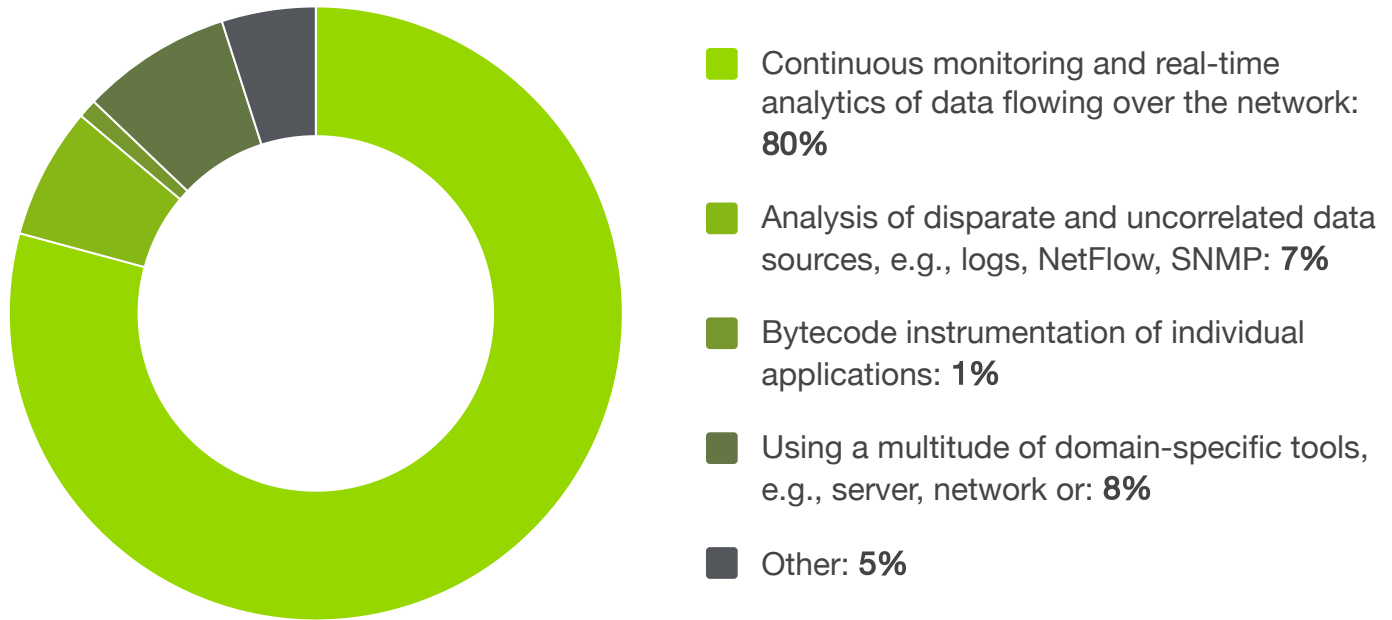

8 out of 10 customers who considered CA, Splunk, Riverbed, or AppDynamics chose NETSCOUT because of smarter data and superior analytics

Source: TechValidate survey of 103 users of NETSCOUT nGeniusONE Platform. Sample comprised of customers who selected CA, Splunk, Riverbed, Gigamon or AppDynamics.