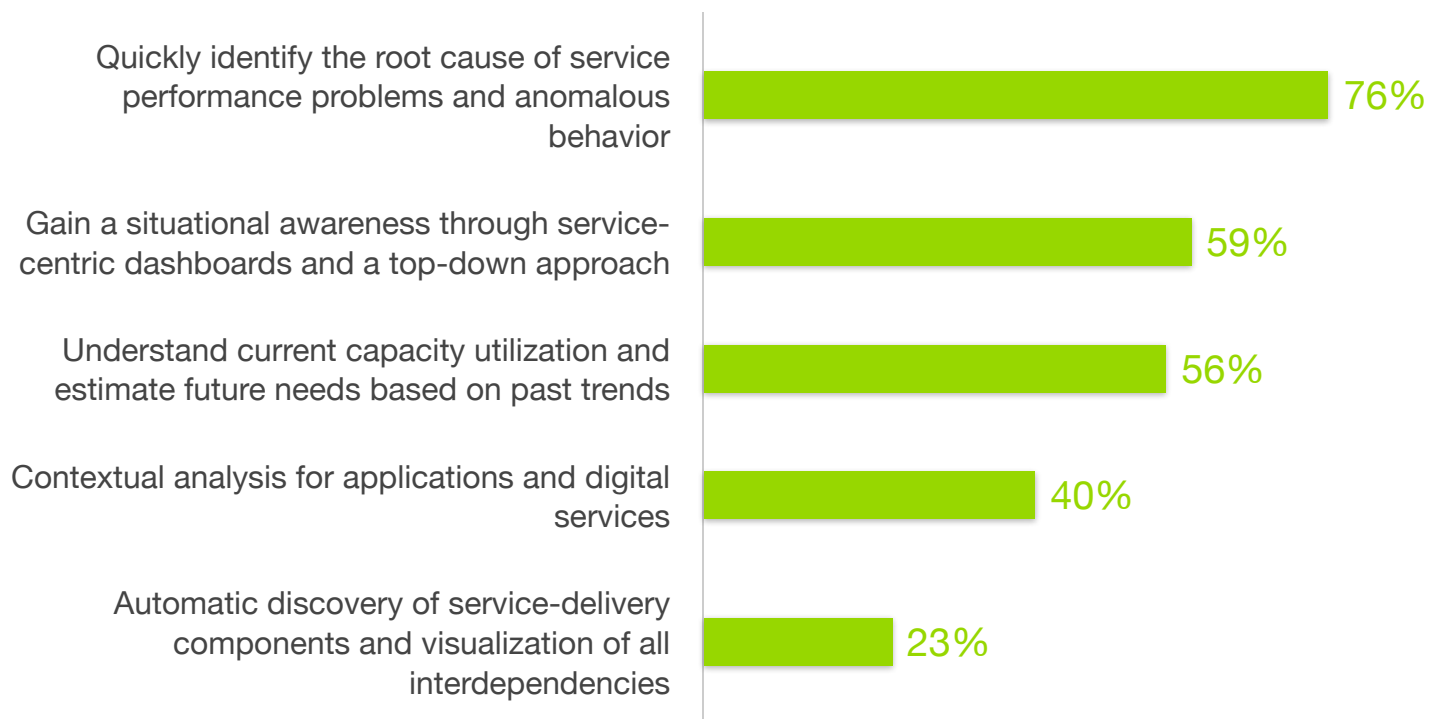

IT Professionals Use nGeniusONE Platform to Get Ahead of Performance Problems Before They Become Business Problems

Which NETSCOUT solution features did your organization utilize for Business Assurance?

Source: TechValidate survey of 111 users of NETSCOUT nGeniusONE Platform. Sample comprised of customers who selected continuous monitoring and real-time analytics of data flowing over the network.

NETSCOUT[™]