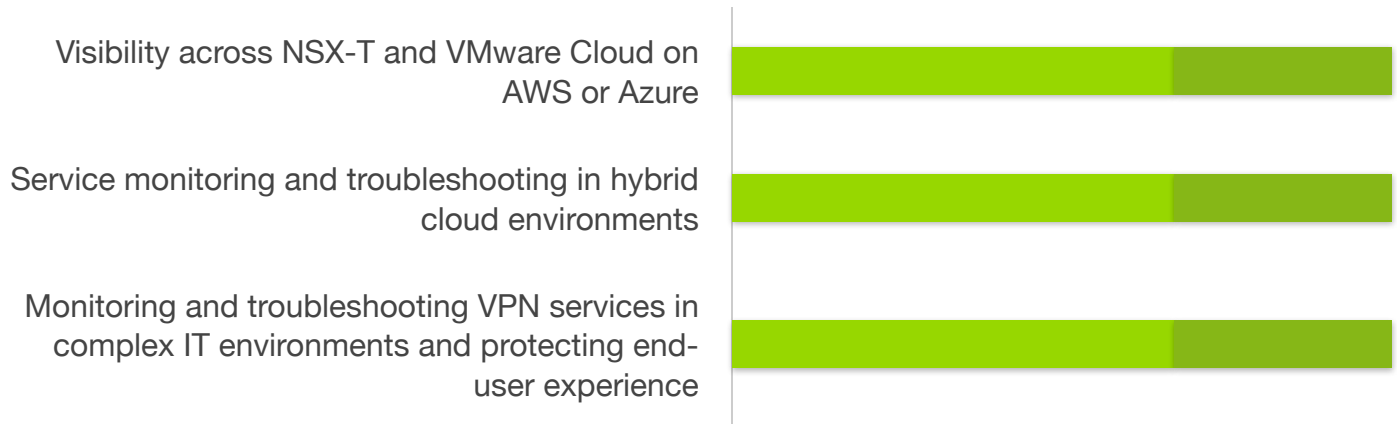

Government agencies reduced MTTR by 50% or more and consider NETSCOUT best-in-class or significantly better for hybrid cloud

Please rate the value of NETSCOUT performance monitoring and troubleshooting against alternative solutions:

■ Best in class ■ Significantly better ■ Better ■ Worse

Source: TechValidate survey of 3 users of NETSCOUT nGeniusONE Platform. Sample comprised of Government organizations who selected 80 – 100% or 50 – 79 %.