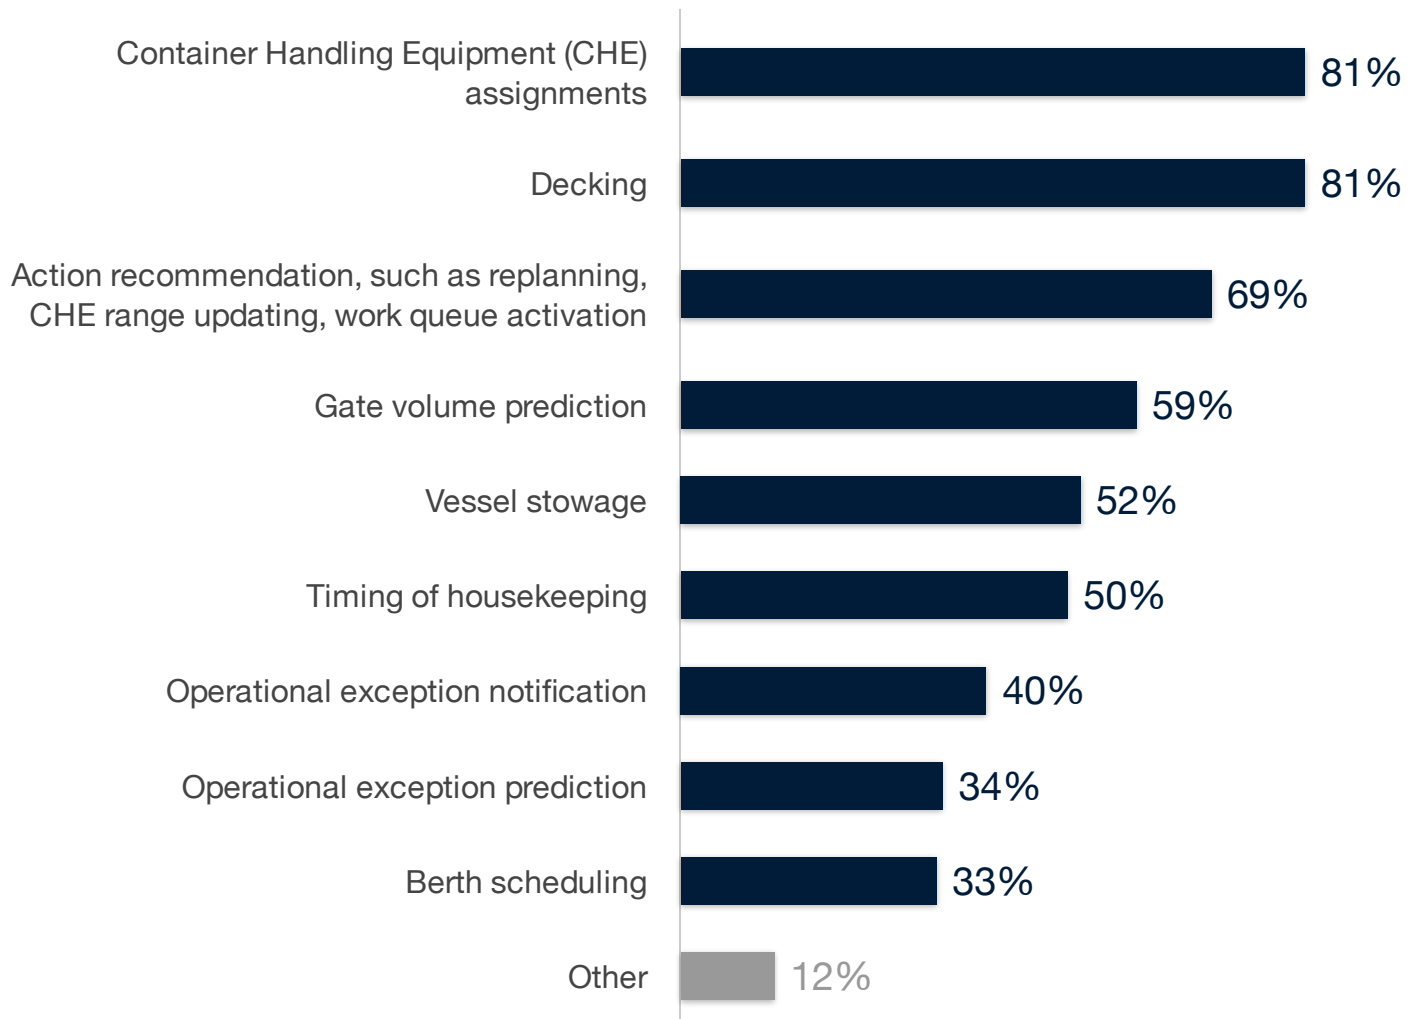

AI and Automated Decision Making

Which decisions do you think could be automated at your terminal with the help of AI?

Source: TechValidate survey of 58 users of Navis

✓ Validated

Published: Jul. 8, 2019 TVID: 85E-22C-AA6