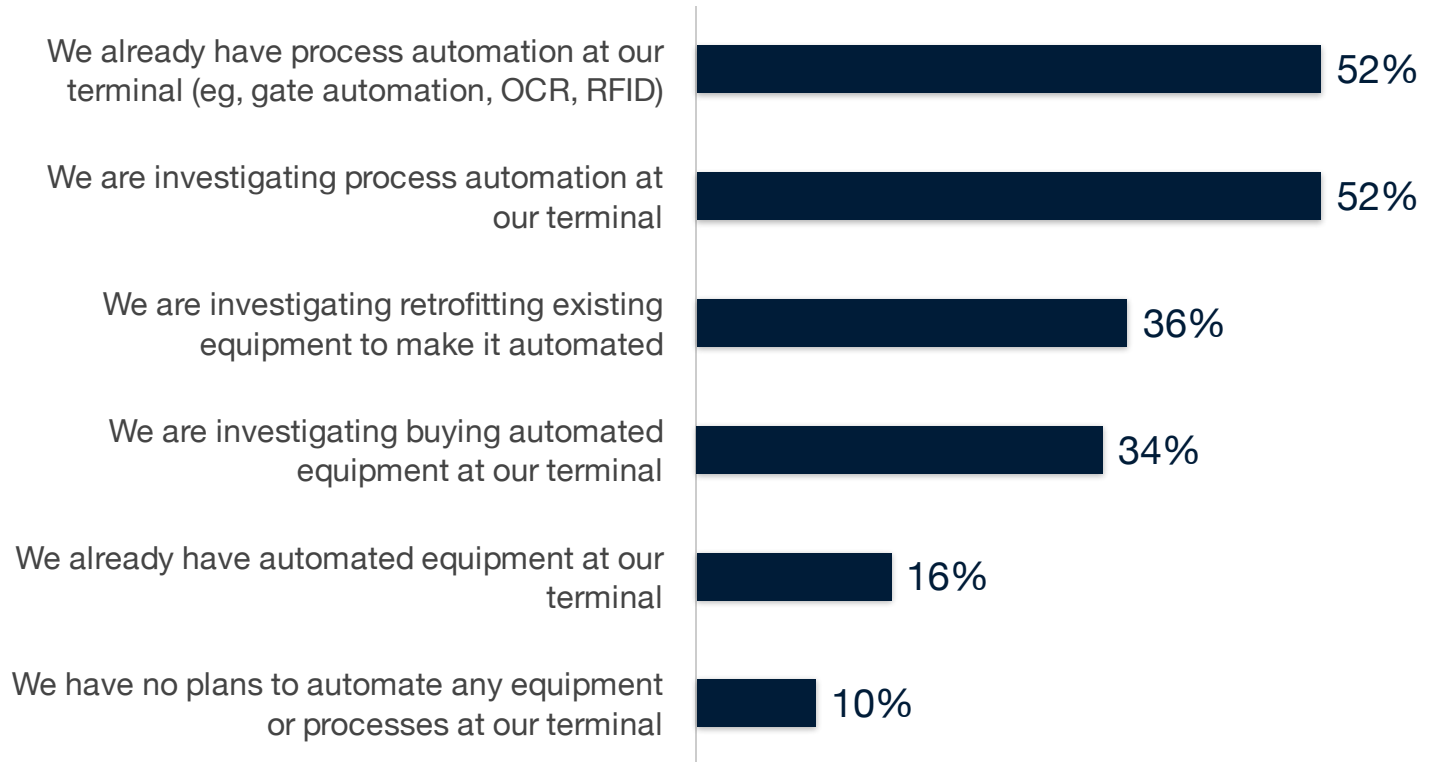

## What plans do you have to automate your terminal? (Select all that apply)

Source: TechValidate survey of 50 users of Navis

✓ Validated

Published: Nov. 24, 2020 TVID: 277-A20-0D7

TechValidate  
by SurveyMonkey