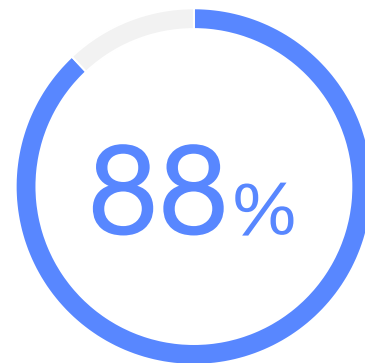

## MURAL CUSTOMER STATISTIC

88% of surveyed organizations who work in an office full time said 51-75% of time spent doing teamwork with Mural is done synchronously (scheduled real-time interactions).

Source: TechValidate surveyed a sample size of 9,000+ users of Mural