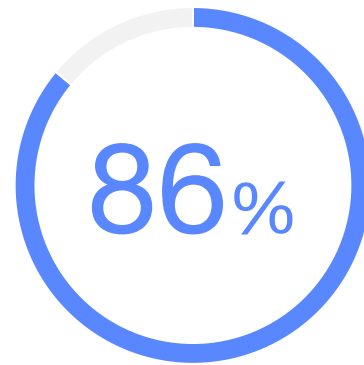

MURAL CUSTOMER STATISTIC

86% of surveyed users said Mural increased their employee engagement by 20% or more.

Source: TechValidate surveyed a sample size of 10,000+ users of Mural

TechValidate
by SurveyMonkey