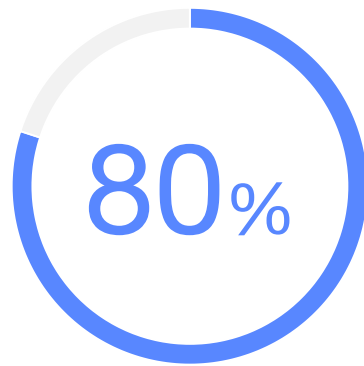

## MURAL CUSTOMER STATISTIC

80% of surveyed Consultants describe their customer success-led onboarding experience with Mural as easy.

Source: TechValidate surveyed a sample size of 20,000+ users of Mural