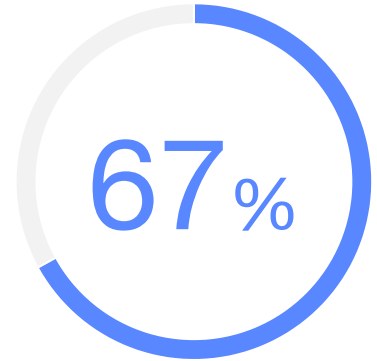

MURAL CUSTOMER STATISTIC

67% of surveyed Global 500 organizations have seen more productive meetings and workshops as a result of using Mural's integration of Microsoft Teams.

Source: TechValidate surveyed a sample size of 10,000+ users of Mural