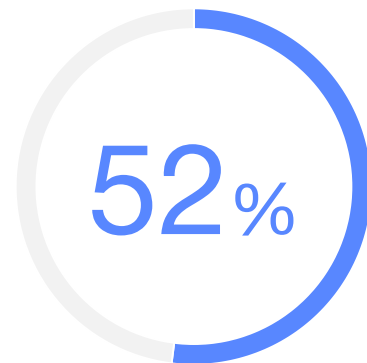

MURAL CUSTOMER STATISTIC

52% of customers surveyed use scrum as their preferred method to create a culture of effective collaboration and practice intentional teamwork.

Source: TechValidate surveyed a sample size of 9,000+ users of Mural