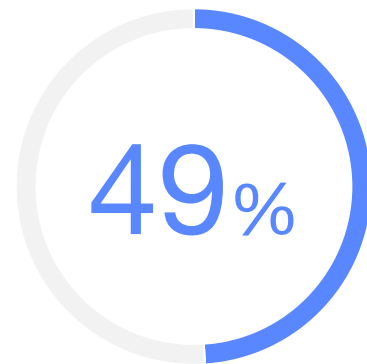

## MURAL CUSTOMER STATISTIC

49% of surveyed organizations who work remotely said 26-50% of time spent doing teamwork with Mural is done synchronously (scheduled real-time interactions).

Source: TechValidate surveyed a sample size of 9,000+ users of Mural