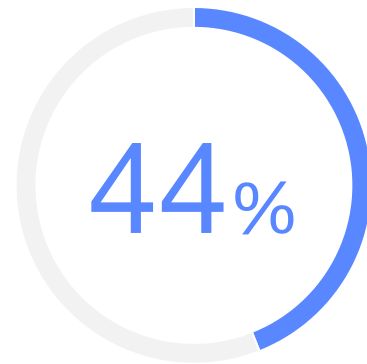

MURAL CUSTOMER STATISTIC

44% of surveyed organizations work remotely.

Source: TechValidate surveyed a sample size of 9,000+ users of Mural

✓ Validated

Published: Feb. 8, 2023 TVID: 3BE-1FA-557

TechValidate
by SurveyMonkey