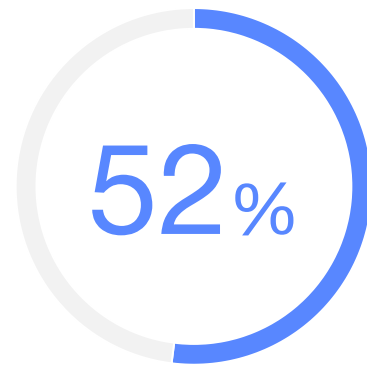

MURAL CUSTOMER STATISTIC

52% of surveyed organizations  
follow a hybrid work model.

Source: TechValidate surveyed a sample size of 9,000+ users of Mural

✓ Validated

Published: Feb. 8, 2023 TVID: 1DB-B85-1D5