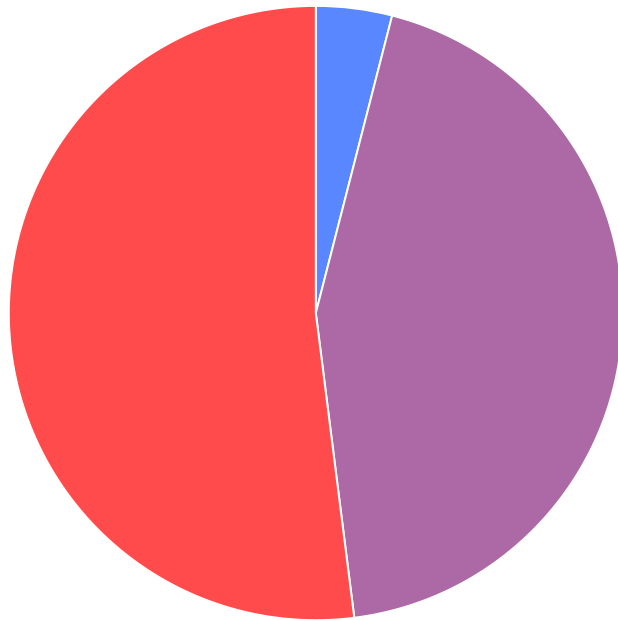

How MURAL Customers Work

- I work in an office full time: **4%**
- I am fully remote: **44%**
- I work in an office part time (hybrid): **52%**

Source: TechValidate surveyed a sample size of 9,000+ users of MURAL