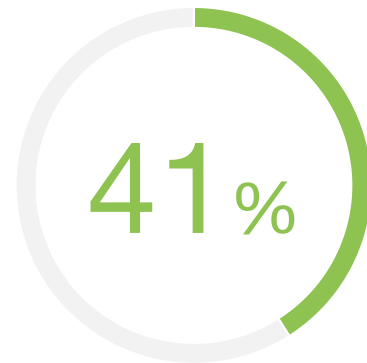

PROGRESS MOVEIT CUSTOMER STATISTIC

41% of surveyed organizations realized a return on their investment in MOVEit immediately.

Source: TechValidate survey of 71 users of Progress MOVEit

✓ Validated

Published: Aug. 10, 2020 TVID: F7C-BEE-FD0