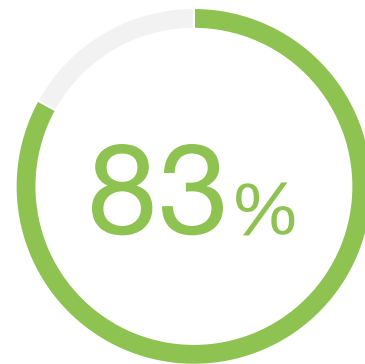

PROGRESS MOVEIT CUSTOMER STATISTIC

83% of surveyed organizations realized a return on their investment in MOVEit within 12 months.

Source: TechValidate survey of 71 users of Progress MOVEit

✓ Validated

Published: Aug. 10, 2020 TVID: 686-OAD-96F