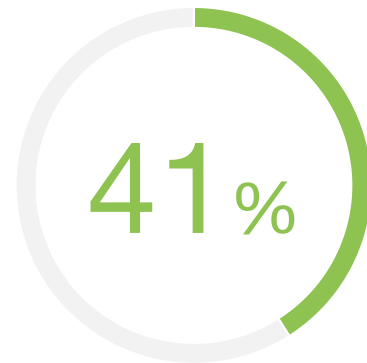

PROGRESS MOVEIT CUSTOMER STATISTIC

41% of surveyed organizations realized a return on their investment in MOVEit immediately.

Source: TechValidate survey of 71 users of Progress MOVEit

✓ Validated

Published: Aug. 10, 2020 TVID: 451-59C-5F0