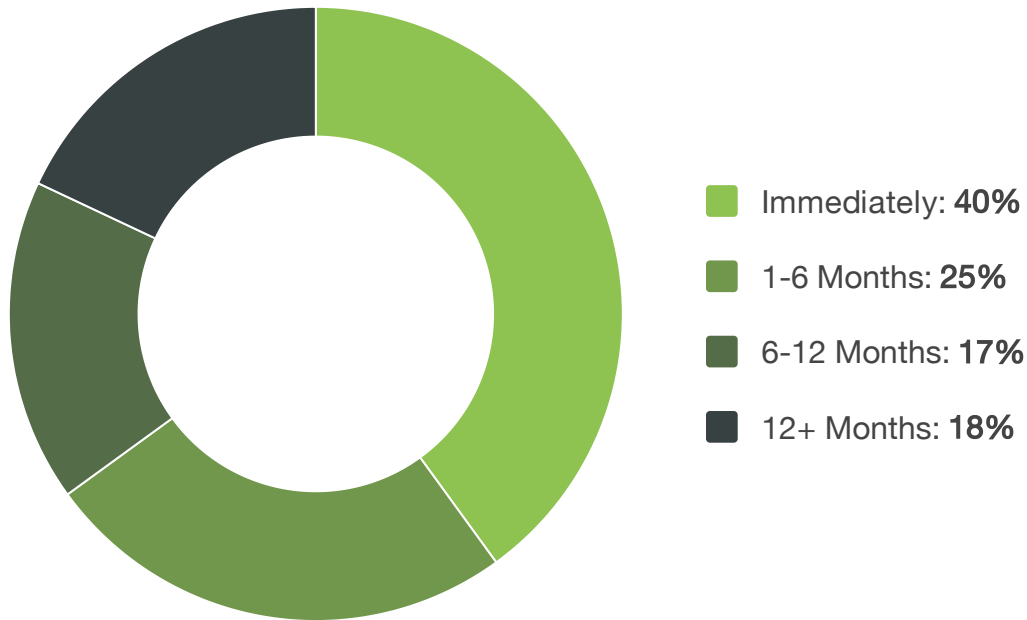

How quickly did you see a return on your investment on MOVEit?

Source: TechValidate survey of 72 users of Progress MOVEit

✓ Validated

Published: Aug. 31, 2020 TVID: 820-601-70E