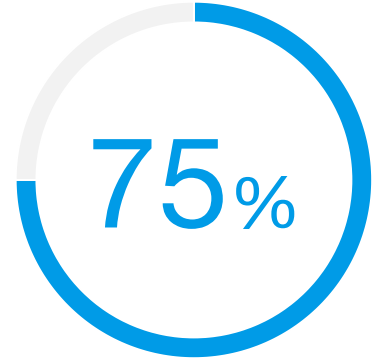

MOTUS CUSTOMER STATISTIC

75% of surveyed Retail organizations have increased visibility into employee activity since partnering with Motus.

Source: TechValidate survey of 4 users of Motus

✓ Validated

Published: May. 15, 2019 TVID: E73-469-3FA