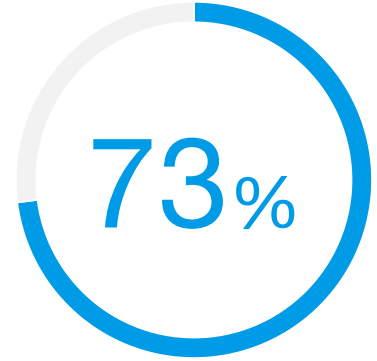

MOTUS CUSTOMER STATISTIC

73% of surveyed Medium Enterprise and Large Enterprise organizations that chose Motus reduced their vehicle program costs by 10% -20%.

Source: TechValidate survey of 11 users of Motus