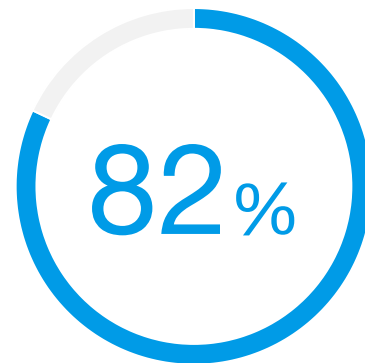

MOTUS CUSTOMER STATISTIC

82% of Motus customers report achieving a return on their investment in 12-17 months or less.

Source: TechValidate survey of 22 users of Motus

✓ Validated

Published: Nov. 8, 2018 TVID: DC0-621-821