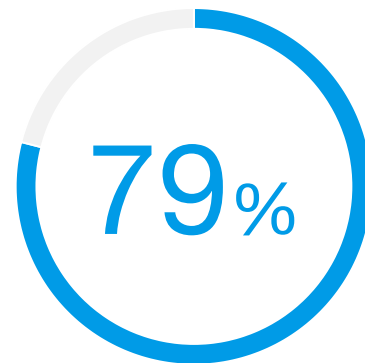

MOTUS CUSTOMER STATISTIC

79% of surveyed Motus customers evaluated Runzheimer before choosing Motus.

Source: TechValidate survey of 71 users of Motus

✓ Validated

Published: Feb. 6, 2017 TVID: D53-440-F3B

motus