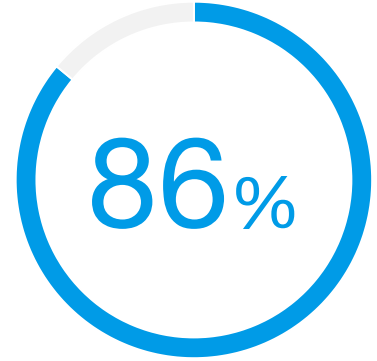

MOTUS CUSTOMER STATISTIC

86% of surveyed Motus customers rate the Motus App's time savings as better than other mileage capture solutions.

Source: TechValidate survey of 340 users of Motus

✓ Validated

Published: Dec. 21, 2016 TVID: BC7-A12-BE0