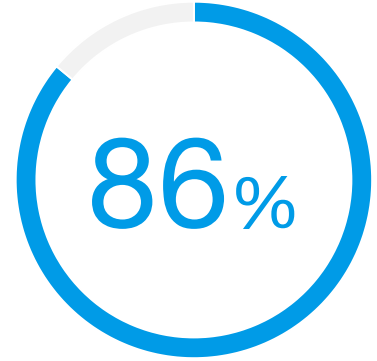

MOTUS CUSTOMER STATISTIC

86% of surveyed Motus customers rate the Motus Application's ease of use as better than that of other mileage capture solutions.

Source: TechValidate survey of 359 users of Motus