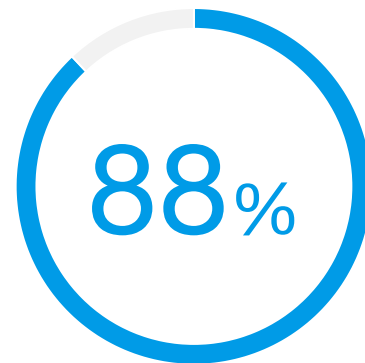

MOTUS CUSTOMER STATISTIC

88% of surveyed Motus customers realized a return on their investment in Motus in 6-12 months or less.

Source: TechValidate survey of 52 users of Motus

✓ Validated

Published: Mar. 3, 2017 TVID: B1C-76E-533