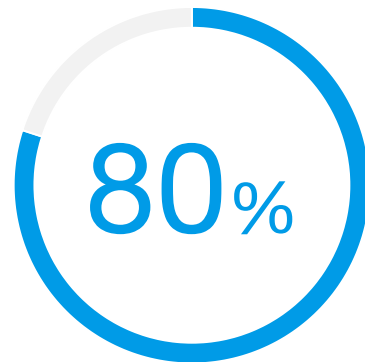

MOTUS CUSTOMER SATISFACTION

80% of surveyed customers are likely to recommend Motus.*

Source: TechValidate survey of 134 users

✓ Validated

Published: Oct. 24, 2017 TVID: AA8-4DB-E1F

motus

TechValidate
by SurveyMonkey

*Based on respondents who rated their likelihood to recommend as 7 or higher on a scale of 0 to 10.