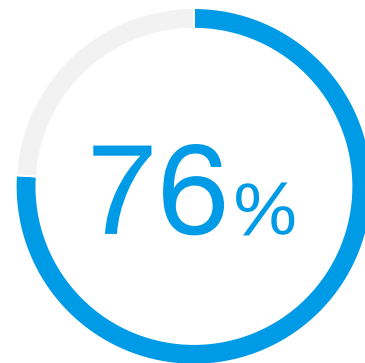

MOTUS CUSTOMER STATISTIC

76% organizations that chose Motus realized a return on their investment in 6 – 12 months.

Source: TechValidate survey of 17 users of Motus

✓ Validated

Published: May. 15, 2019 TVID: 973-A92-63B