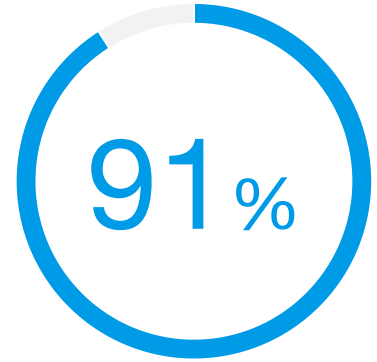

91% of Industrial Manufacturing customers are likely to recommend Motus.

Source: TechValidate survey of 22 users

✓ Validated

Published: Dec. 4, 2015 TVID: 87F-0D7-EC1

**motus**

**TechValidate**  
by SurveyMonkey

Based on respondents who rated their likelihood to recommend as 7 or higher on a scale of 0 to 10.