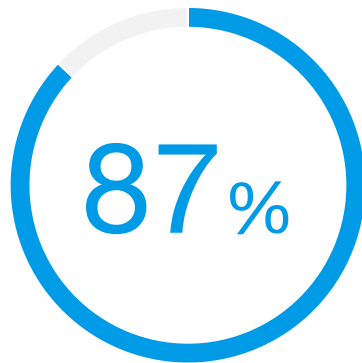

MOTUS CUSTOMER SATISFACTION

87% of surveyed Motus customers
are likely to recommend Motus.*

Source: TechValidate survey of 164 users

✓ Validated

Published: Dec. 21, 2016 TVID: 72E-C68-080

motus

TechValidate
by SurveyMonkey

*Based on respondents who rated their likelihood to recommend as 7 or higher on a scale of 0 to 10.