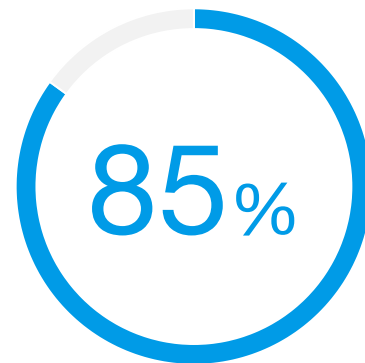

MOTUS CUSTOMER STATISTIC

85% of surveyed Motus customers re-invested the cost savings from Motus into their organization by investing in other areas of the business.

Source: TechValidate survey of 48 users of Motus