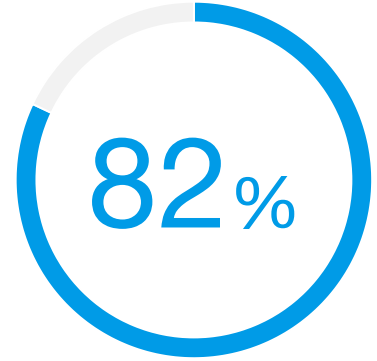

MOTUS CUSTOMER STATISTIC

82% of surveyed Motus customers rate the Motus Application's performance as better than that of other mileage capture solutions.

Source: TechValidate survey of 326 users of Motus